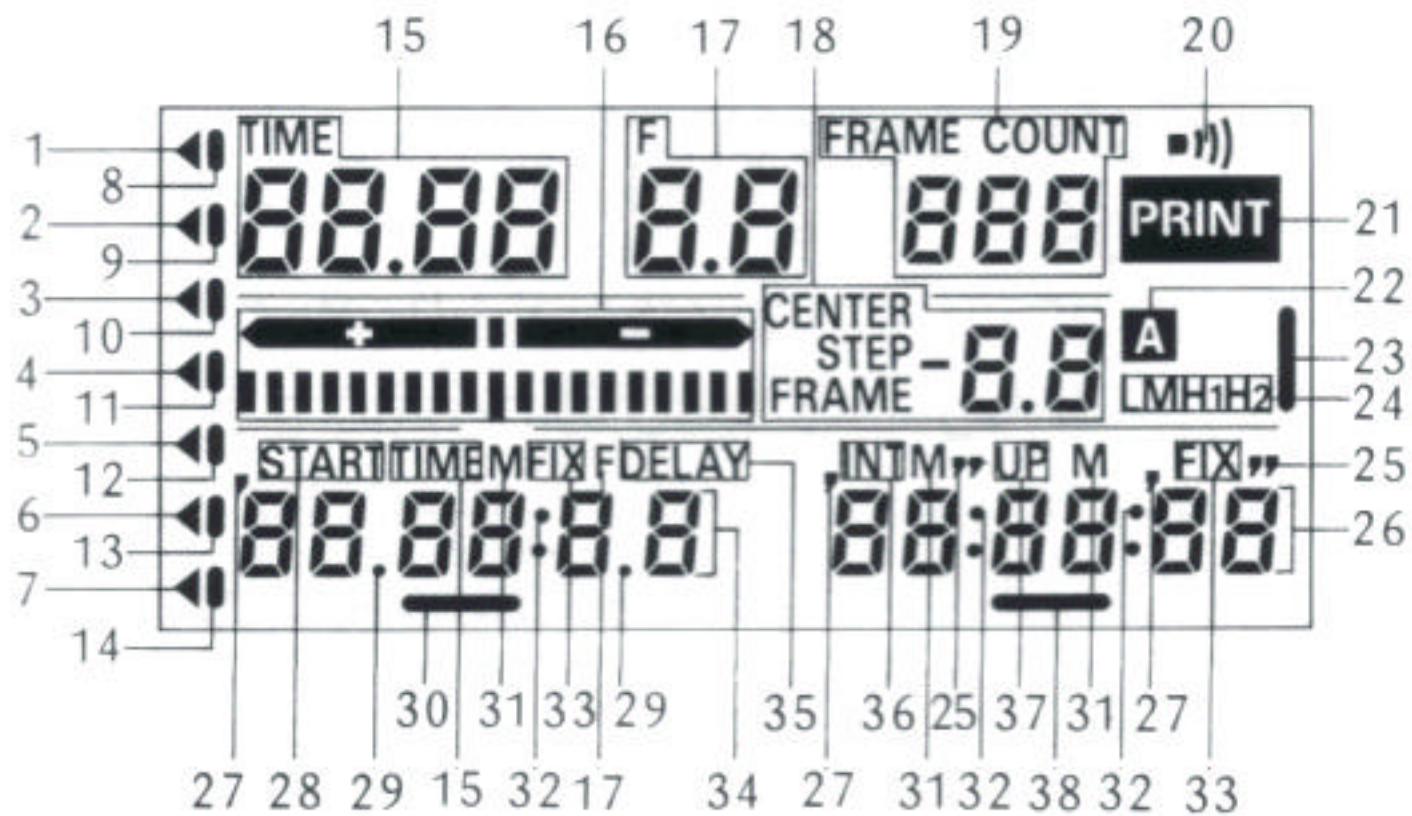

1. Interval Timer set indicator
2. Interval Timer function indicator
3. Exposure Delay set indicator
4. Exposure Delay function indicator
5. Long Time Exposure set indicator
6. Long Time Exposure function indicator
7. Daily Alarm set indicator
8. Daily Alarm function indicator
9. Freeze Focus set indicator
10. Freeze Focus function indicator
11. Film Alarm set indicator
12. Film Alarm function indicator

28. Start Time indicator (for Interval Timer)
29. Decimal point
30. Indicator for imprint between frames
31. Month indicator
32. Time indicator colon

*Not all displays appear at the same time.

13. Film Stop set indicator
14. Film Stop function indicator
15. Shutter speed indicator
16. Exposure compensation display (for Auto Bracketing)
17. Aperture indicator
18. Center value, no. of steps, no. of frames, compensation value indicator (for Auto Bracketing)
19. Frame count indicator
20. Alarm set indicator
21. Data imprint set indicator
22. Imprint level auto adjust indicator
23. Film level adjust indicator
24. Imprint level indicators
25. Second indicator
26. Data imprinted in frame
27. Year indicator
33. Fixed number indicator
34. Imprinted data between frames
35. Delay timer indicator
36. Time indicator for Interval Timer
37. Sequence number indicator
38. In-frame imprint indicator